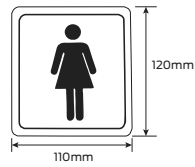

Specifications

Material	Stainless steel
Finishes	Satin stainless steel with black in-fill
Warranty	10 year mechanical

16251 Female symbol

16241 Male symbol

16261 Disabled symbol

This disabled signs do not comply with AS1428.1-2001. For signs to comply with AS1428.1-2001 and optional vinyl signage with customized symbols please contact your representative or Customer Services