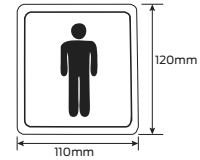

16241 Male symbol